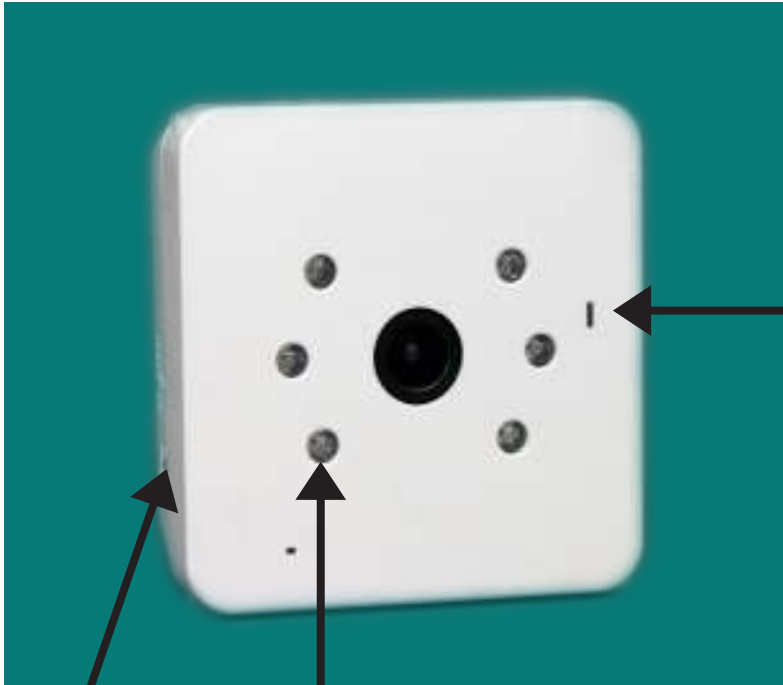

## RE024: Resolution's IP HD Camera Quick Set-Up Guide

WPS Button

Infrared Sensors

### LED Colors:

-  RED Power up.
-  LIGHT GREEN Network connection.
-  FLASHING GREEN Network connectivity.
-  BLUE SOLID Privacy mode.
-  FLASHING BLUE WPS discovery mode.

In your package, you should find:

- (1) Security camera
- (1) Antenna
- (1) Ethernet cord
- (1) AC power adapter
- (1) Mounting bracket set

Camera assembly: (POWER UP AFTER REGISTERING MAC ID-NEXT PAGE)

- Connect camera antenna
- Plug in ethernet into back of camera and router
- Connect AC power into back of camera and selected outlet
- LED will turn on once connected—solid green for network connection