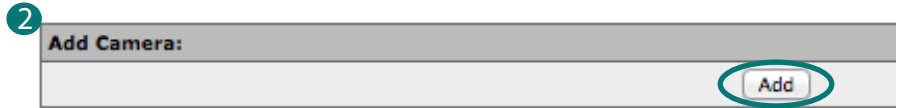

1

2

3

**Dealer portal setup:**

- Ensure camera is powered down
- Select “Accounts” on left side. Load customer’s account
- Select “Camera” on left side. Select “Add” to add a camera
- Select camera type from drop down menu. Select: “vivotek IP8136W”. Enter name and description if desired
- Enter camera MAC address. This is located on the back of the camera. Capitalization matters.
- Enter the following user name and password: UN: root PW: Camera’s MAC ID
- Select “Add”
- Power camera back up
- Camera LED will blink green